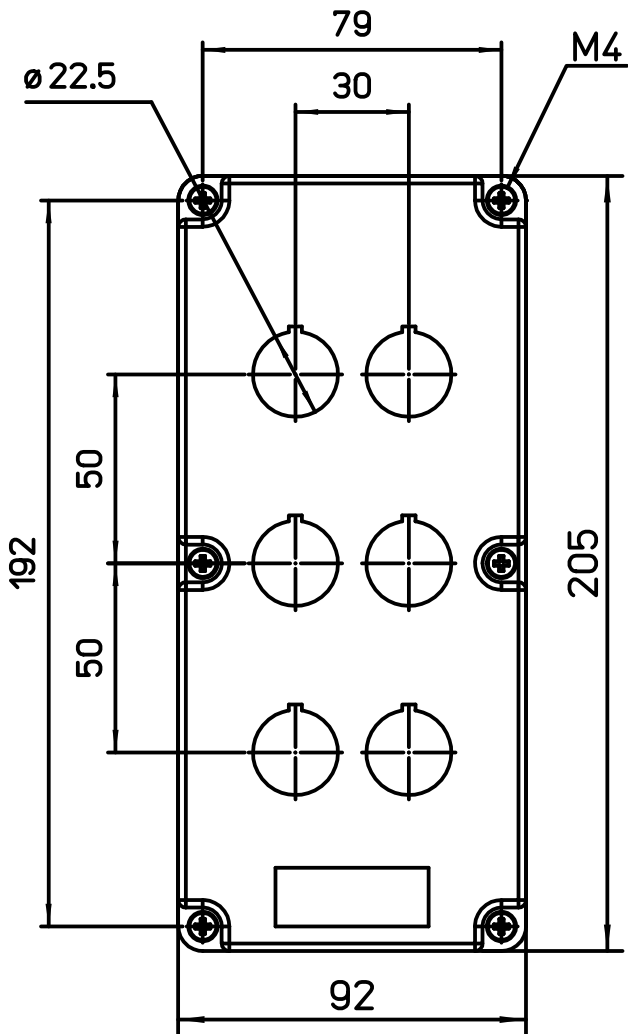

Diritti riservati All rights reserved

dimensions in mm	A2T 0920.06	Scale	
Date 27/07/16	Cover 92x205x15	1:2	
Sign. F.Zaffora			