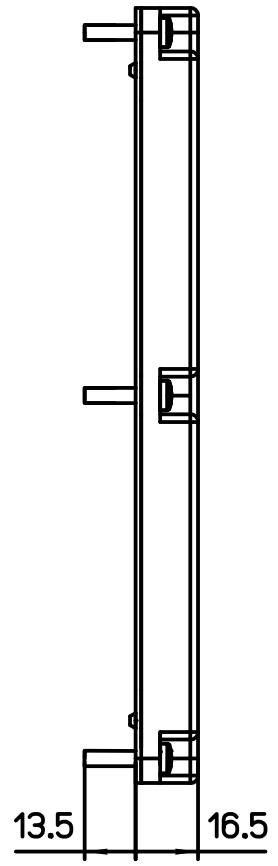

Diritti riservati All rights reserved

dimensions in mm	A2T 0920.06	Scale	
Date 27/07/16	Cover 92x205x15	1:2	
Sign. F.Zaffora			